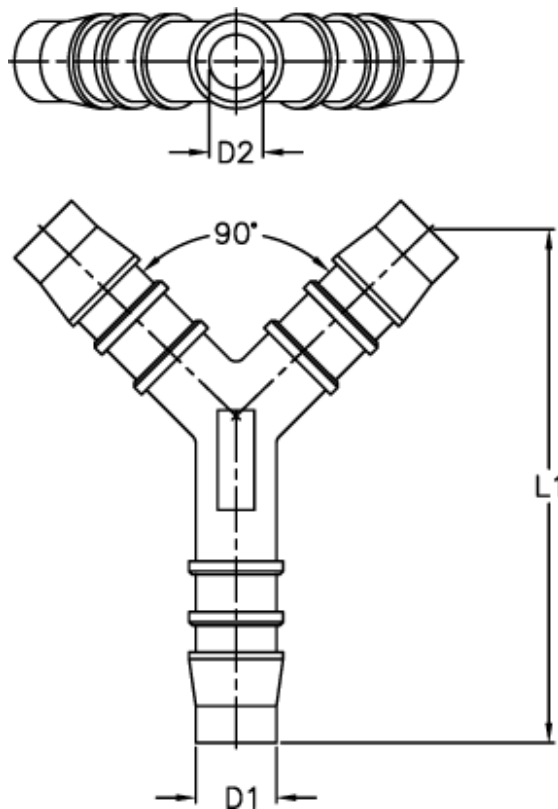

Article number: 027708900008

Description: Norma hose coupling YS 8

Measures

D1 = 8

D2 = 5.6

L1 = 51.0